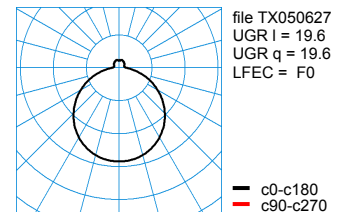

Mounting methods

For wall or ceiling mounting.

Optical system

With round, spherically-shaped diffuser, slightly flattened on the luminaire head, opal.

LED system

Luminaire luminous flux 2200 lm, connected load 20 W, luminous efficiency of luminaire 110 lm/W. Light colour neutral white, colour temperature 4000 K, colour rendering index $R_a > 80$. Service life $L_{80}(t_q 25^\circ\text{C}) = 50,000$ h.

Luminaire body

Luminaire body of sheet steel, white, powder-coated. Diameter of diffuser $\varnothing 420$ mm. Luminaire for accommodating diverse optional decorative accessories, suitable for creating own design variants.

Electrical version

With electronic transformer, digitally dimmable (DALI).

Specification text

Round surface-mounted LED luminaire with opal PMMA diffuser. For wall or ceiling mounting. With round, spherically-shaped diffuser, slightly flattened on the luminaire head, opal. Luminaire luminous flux 2200 lm, connected load 20 W, luminous efficiency of luminaire 110 lm/W. Light colour neutral white, colour temperature 4000 K, colour rendering index $R_a > 80$. Service life $L_{80}(t_q 25^\circ\text{C}) = 50,000$ h. Luminaire body of sheet steel, white, powder-coated. Diameter of diffuser $\varnothing 420$ mm. Luminaire for accommodating diverse optional decorative accessories, suitable for creating own design variants. Safety class I, protection rating IP40, impact resistance IK02/0,2 J, heat resistance 650°C . With electronic transformer, digitally dimmable (DALI).