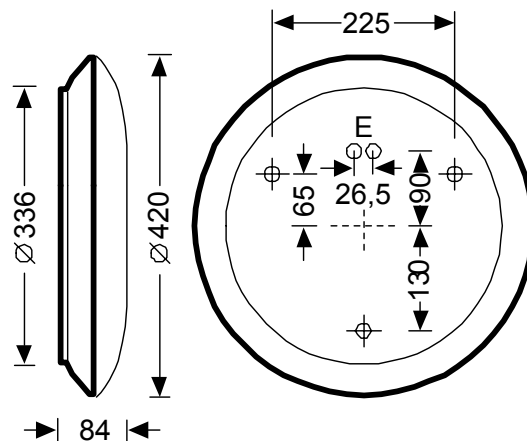

available accessories

TOC:	article
6912300	074R WD2 DA Curve 01
6913600	074R WD2 DA Curve neongreen
6912400	074R WD2 DA Curve T0
6912500	074R WD2 DA Curve T1
6912600	074R WD2 DA Curve T2
6912700	074R WD2 DA Curve T3
6912800	074R WD2 DA Curve T4
6912900	074R WD2 DA Curve T5
6913400	074R WD2 DA Disk Decor
6913500	074R WD2 DA Disk neongreen
6913000	074R WD2 ZS 3075/1000
6913100	074R WD2 ZS 3075/2000
6913200	074R WD2 ZS 5075/1000
6913300	074R WD2 ZS 5075/2000