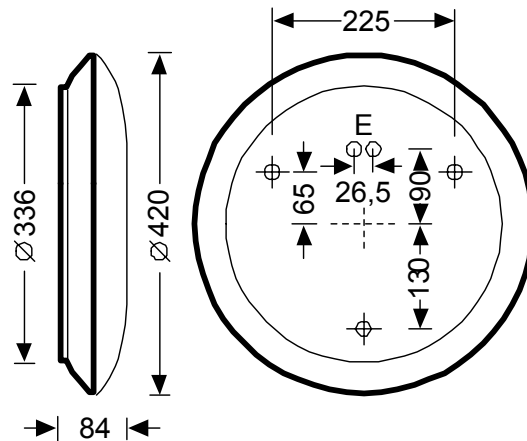

Mounting methods

For wall or ceiling mounting.

Optical system

With round, spherically-shaped diffuser, slightly flattened on the luminaire head, opal.

LED system

Luminaire luminous flux 2100 lm, connected load 20 W, luminous efficiency of luminaire 105 lm/W. Light colour warm white, colour temperature 3000 K, colour rendering index $R_a > 80$. Service life $L_{80} (t_q 25\text{ }^\circ\text{C}) = 50,000\text{ h}$.

Luminaire body

Luminaire body of sheet steel, white, powder-coated. Diameter of diffuser $\varnothing 420$ mm. Luminaire for accommodating diverse optional decorative accessories, suitable for creating own design variants.

Electrical version

With electronic transformer, switchable.

Specification text

Round surface-mounted LED luminaire with opal PMMA diffuser. For wall or ceiling mounting. With round, spherically-shaped diffuser, slightly flattened on the luminaire head, opal. Luminaire luminous flux 2100 lm, connected load 20 W, luminous efficiency of luminaire 105 lm/W. Light colour warm white, colour temperature 3000 K, colour rendering index $R_a > 80$. Service life $L_{80} (t_q 25\text{ }^\circ\text{C}) = 50,000\text{ h}$. Luminaire body of sheet steel, white, powder-coated. Diameter of diffuser $\varnothing 420$ mm. Luminaire for accommodating diverse optional decorative accessories, suitable for creating own design variants. Safety class I, protection rating IP40, impact resistance IK02/0,2 J, heat resistance 650 $^\circ\text{C}$. With electronic transformer, switchable.

file TX050621
UGR I = 19.4
UGR q = 19.4
LFEC = F0

— c0-c180
— c90-c270

Colour	white (...01)
Weight	1.44 kg
Safety class	I
Hot wire test	650 $^\circ\text{C}$
Impact resistance	0,2 J
Degree of protection	IP40
LFEC	F0
Cibse	BZ 5
LOR	1,00