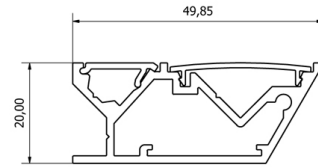

DADO DAVE 20

Dado Dave 20 is a sleek, architectural profile designed to provide high-output up lighting. The LED strip is positioned to maximise asymmetric distribution which offers smooth light out into the space. The concealed light source keeps glare to a minimum, while up to 2500lm per metre LED strip means it packs a punch. The extrusion is designed for super-quick screw-fixing, while a clip-in aluminium lid covers the screw heads and provides a smooth, easy-to-clean surface. For applications where Dado Dave 20 is being mounted flush with the bottom of a bulkhead, then the mounting adaptor can be used to reverse the direction of the mounting screw.

FEATURES

- Powerful indirect lighting
- Quick, screw-fix extrusion
- Mounting adaptor for bulkhead mounting
- Clear or opal diffusers
- Max. 20 W per metre
- IP 65 20 W strip not feasible

ACCESSORIES

EC-DAD20-SA
End cap - right

EC-DAD20-SA
End cap - left

JN-LOC
Joiner locator

MA-4M
Bulkhead mounting
adaptor