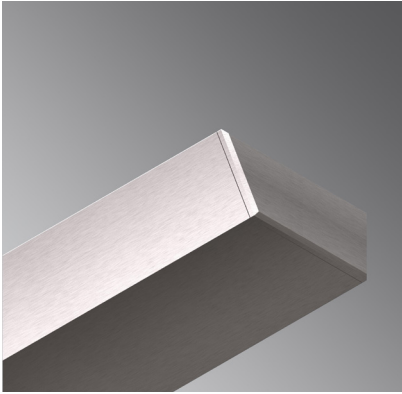

DADO DAVE 20

Dado Dave 20 is a sleek, architectural profile designed to provide high-output up lighting. The LED strip is positioned to maximise asymmetric distribution which offers smooth light out into the space. The concealed light source keeps glare to a minimum, while up to 2500lm per metre LED strip means it packs a punch. The extrusion is designed for super-quick screw-fixing, while a clip-in aluminium lid covers the screw heads and provides a smooth, easy-to-clean surface. For applications where Dado Dave 20 is being mounted flush with the bottom of a bulkhead, then the mounting adaptor can be used to reverse the direction of the mounting screw.

TECHNICAL DATA

APPLICATIONS	Concealed indirect lighting for living rooms board rooms hallways	MATERIALS	Extruded aluminium body Polycarbonate diffuser aluminium end caps	POWER SUPPLY	24V DC - remote driver options ranging from 6 W up to 320 W
INSTALLATION	Interior only	FINISH	Natural silver anodised or custom powder coat	DIMMABLE	Various options available, please enquire.
MOUNTING	Surface-mounted	LIGHT SOURCE	LED ribbon strip		

FEATURES

- Powerful indirect lighting
- Quick, screw-fix extrusion
- Mounting adaptor for bulkhead mounting
- Clear or opal diffusers
- Max. 20 W per metre
- IP 65 20 W strip not feasible

ACCESSORIES

EC-DAD20-SA
End cap - right

EC-DAD20-SA
End cap - left

JN-LOC
Joiner locator

MA-4M
Bulkhead mounting
adaptor