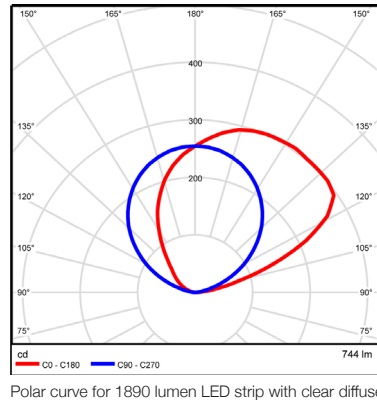

DADO DAVE 20

Dado Dave 20 is a sleek, architectural profile designed to provide high-output up lighting. The LED strip is positioned to maximise asymmetric distribution which offers smooth light out into the space. The concealed light source keeps glare to a minimum, while up to 2500lm per metre LED strip means it packs a punch. The extrusion is designed for super-quick screw-fixing, while a clip-in aluminium lid covers the screw heads and provides a smooth, easy-to-clean surface. For applications where Dado Dave 20 is being mounted flush with the bottom of a bulkhead, then the mounting adaptor can be used to reverse the direction of the mounting screw.