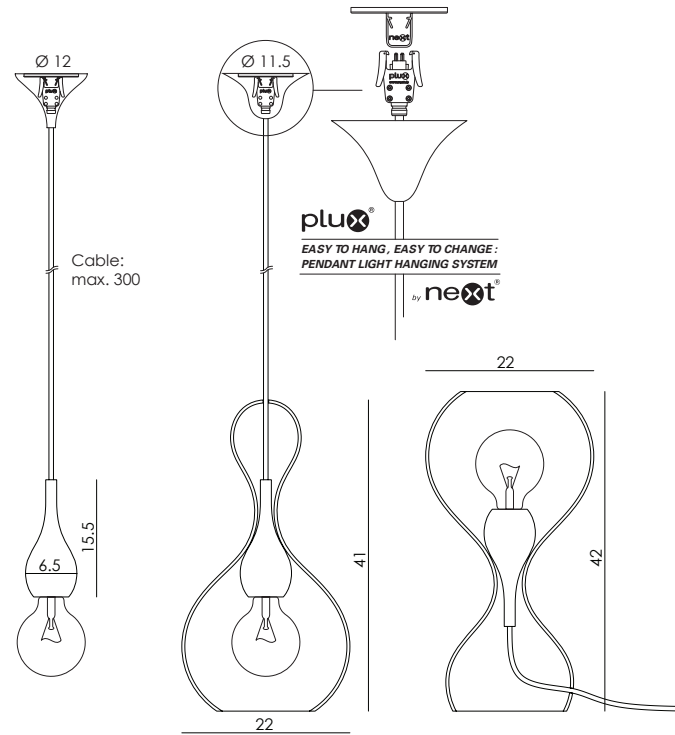

BLUBB

Design: Constantin Wortmann

BY **next**[®]
lighting

BLUBB

Pendel / pendant - Tisch / table

BLUBB_mini

BLUBB_pendant

BLUBB_table

MATERIAL: GLAS / GLASS

FARBEN / COLOURS:

KLAR / CLEAR, WEISS / WHITE, LIMEGRÜN / LIME GREEN,
CHROM / CHROME

BALDACHIN: PLUX SYSTEM

LEUCHTMITTEL / LAMP: E27, LED