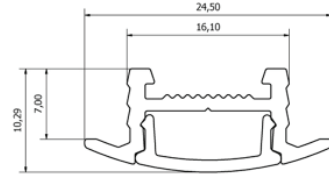

## TRIM TIM 7

Trim Tim 7 is the slimmer cousin of Trim Tim 13. Designed for ultra-thin joinery where a shallow recess is critical, Trim Tim 7 offers the same benefits as Trim Tim 13 including ribs for friction-fitting but in a smaller package.

### FEATURES

- Dot-free and uniform lighting
- V-groove for accurate drilling and strip alignment
- Polycarbonate diffuser - UV resistant
- Max. 14 W per metre