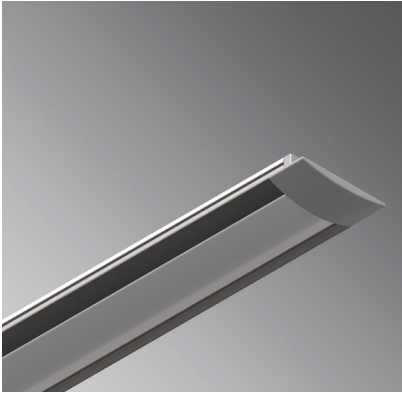

## TRIM TIM 7

Trim Tim 7 is the slimmer cousin of Trim Tim 13. Designed for ultra-thin joinery where a shallow recess is critical, Trim Tim 7 offers the same benefits as Trim Tim 13 including ribs for friction-fitting but in a smaller package.

### TECHNICAL DATA

APPLICATIONS	Task lighting in kitchen cabinetry, lighting for shelving or display units	MATERIALS	Extruded aluminium body   polycarbonate diffuser   AES plastic end caps	LIGHT SOURCE	LED ribbon strip
INSTALLATION	Interior only	FINISH	Natural silver anodised or custom powder coat	POWER SUPPLY	24V DC - remote driver options ranging from 6 W up to 320 W
MOUNTING	Recessed			DIMMABLE	Various options available, please enquire.

### FEATURES

- Dot-free and uniform lighting
- V-groove for accurate drilling and strip alignment
- Polycarbonate diffuser - UV resistant
- Max. 14 W per metre