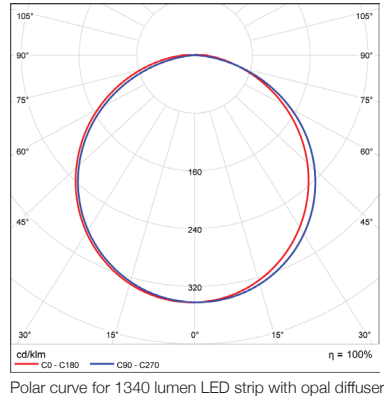

## TRIM TIM 7

Trim Tim 7 is the slimmer cousin of Trim Tim 13. Designed for ultra-thin joinery where a shallow recess is critical, Trim Tim 7 offers the same benefits as Trim Tim 13 including ribs for friction-fitting but in a smaller package.

### FEATURES

- Dot-free and uniform lighting
- V-groove for accurate drilling and strip alignment
- Polycarbonate diffuser - UV resistant
- Max. 14 W per metre