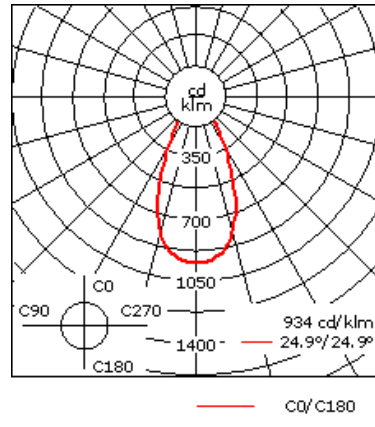

DAC240 LED

134-1436

2/4

we-ef

Material Specification

Body:	Marine-grade die-cast aluminium alloy
Weight (kg):	7.60
Lens:	Safety glass lens, hinged
Gasket:	Silicone rubber gasket
Fasteners:	PCS Polymer Coated Stainless Steel Hardware
Ingress protection:	IP65
Impact protection:	IK07
Corrosion protection:	5CE

Electrical Specification

Power supply:	220-240V / 50-60 Hz
Ballast:	Integral EC electronic converter in thermally-separated compartment
Cable:	Two cable entries