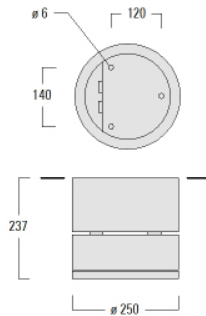

55 W

DAC240 LED

134-1436

2/4

we-ef

Material Specification

Body:	Marine-grade die-cast aluminium alloy
Weight (kg):	7.60
Lens:	Safety glass lens, hinged
Gasket:	Silicone rubber gasket
Fasteners:	PCS Polymer Coated Stainless Steel Hardware
Ingress protection:	IP65
Impact protection:	IK07
Corrosion protection:	5CE