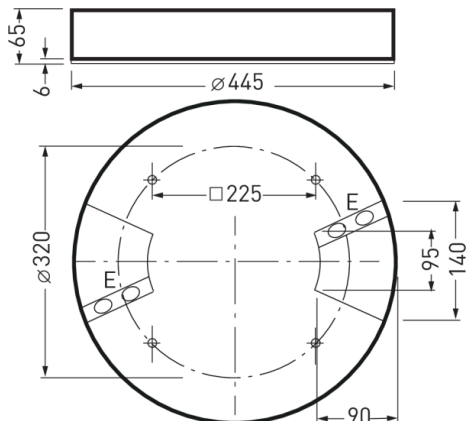

Onplana D11 OTA25 5000-830 ET 01

TOC: 6982540

TX055014
 UGR I = 23.0
 UGR q = 23.0
 DIN 5040: A40
 UTE: 1,00 D

Offer text

Round surface-mounted LED downlight, Construction height 65 mm. For wall and ceiling mounting. Cover of translucent PMMA. With mainly direct light distribution. Decorative ceiling illumination also softens contrast on the ceiling. Harmonious light effect due to homogeneously illuminated light emission. Luminaire luminous flux 4700 lm, connected load, luminous efficiency of luminaire 121 lm/W. Light colour warm white, correlated colour temperature (CCT) 3000 K, general colour rendering index (CRI) $R_a > 80$. Mean service life $L80(t_q 25^\circ C) = 50,000$ h. Luminaire body of die-cast aluminium. White structure-coated luminaire body. Luminaire diameter $\varnothing 445$ mm, luminaire height 65 mm. Permissible ambient temperature (ta): $-20^\circ C - +25^\circ C$. Safety class (EN 61140): I, protection rating (DIN EN 60529): IP40, impact resistance level in accordance with IEC 62262: IK02/0,2 J, testing temperature of wire glow test in accordance with IEC 60695-2-11: $650^\circ C$. With connection terminal to 2.5 mm, cable strain relief and mains through-wiring. Weight 4,6 kg. The luminaire complies with fundamental requirements of applicable EU regulations and product safety legislation and bears the CE symbol. The luminaire is also ENEC-certified by an independent testing authority.