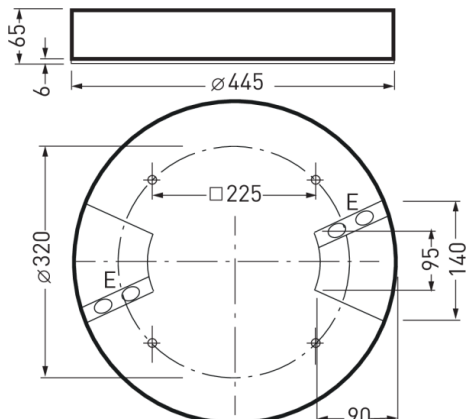

Onplana D11 OTA25 5000-840 ETDD 26

TOC: 6983851

TX055017
 UGR I = 23.2
 UGR q = 23.2
 DIN 5040: A40
 UTE: 1,00 D

■ C0 - C180

Offer text

Round surface-mounted LED downlight, Construction height 65 mm. For wall and ceiling mounting. Cover of translucent PMMA. With mainly direct light distribution. Decorative ceiling illumination also softens contrast on the ceiling. Harmonious light effect due to homogeneously illuminated light emission. Luminaire luminous flux 5000 lm, connected load , luminous efficiency of luminaire 128 lm/W. Light colour neutral white, correlated colour temperature (CCT) 4000 K, general colour rendering index (CRI) $R_a > 80$. Mean service life $L80(t_q 25^\circ C) = 50,000$ h. Luminaire body of die-cast aluminium. Luminaire body anthracite black structure-coated.. Luminaire diameter $\varnothing 445$ mm, luminaire height 65 mm. Permissible ambient temperature (ta): $-20^\circ C - +25^\circ C$. Safety class (EN 61140): I, protection rating (DIN EN 60529): IP40, impact resistance level in accordance with IEC 62262: IK02/0,2 J, testing temperature of wire glow test in accordance with IEC 60695-2-11: 650 °C. With connection terminal to 2.5 mm, cable strain relief and mains through-wiring. Weight 4,6 kg. The luminaire complies with fundamental requirements of applicable EU regulations and product safety legislation and bears the CE symbol. The luminaire is also ENEC-certified by an independent testing authority.