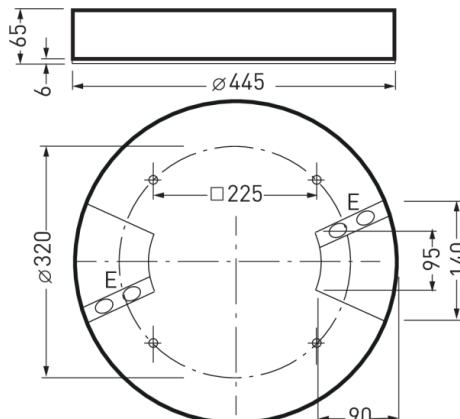

Onplana D11 OTA25 5000-840 ETDD 26

TOC: 6983851

TX055017
 UGR I = 23.2
 UGR q = 23.2
 DIN 5040: A40
 UTE: 1,00 D

Offer text

Round surface-mounted LED downlight, Construction height 65 mm. For wall and ceiling mounting. Cover of translucent PMMA. With mainly direct light distribution. Decorative ceiling illumination also softens contrast on the ceiling. Harmonious light effect due to homogeneously illuminated light emission. Luminaire luminous flux 5000 lm, connected load , luminous efficiency of luminaire 128 lm/W. Light colour neutral white, correlated colour temperature (CCT) 4000 K, general colour rendering index (CRI) $R_a > 80$. Mean service life $L80(t_q 25^\circ C) = 50,000$ h. Luminaire body of die-cast aluminium. Luminaire body anthracite black structure-coated.. Luminaire diameter $\varnothing 445$ mm, luminaire height 65 mm. Permissible ambient temperature (ta): $-20^\circ C - +25^\circ C$. Safety class (EN 61140): I, protection rating (DIN EN 60529): IP40, impact resistance level in accordance with IEC 62262: IK02/0,2 J, testing temperature of wire glow test in accordance with IEC 60695-2-11: $650^\circ C$. With connection terminal to 2.5 mm, cable strain relief and mains through-wiring. Weight 4,6 kg. The luminaire complies with fundamental requirements of applicable EU regulations and product safety legislation and bears the CE symbol. The luminaire is also ENEC-certified by an independent testing authority.