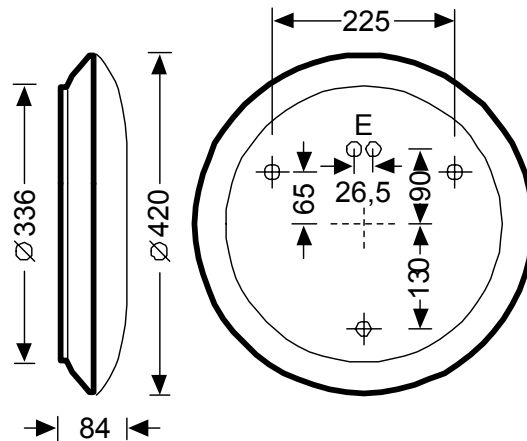

Mounting methods

For wall or ceiling mounting.

Optical system

With round, spherically-shaped diffuser, slightly flattened on the luminaire head, opal.

LED system

Luminaire luminous flux 2100 lm, connected load 20 W, luminous efficiency of luminaire 105 lm/W. Light colour warm white, colour temperature 3000 K, colour rendering index Ra > 80. Service life L₈₀ (t_q 25 °C) = 50,000 h.

Luminaire body

Luminaire body of sheet steel, white, powder-coated. Diameter of diffuser Ø 420 mm. Luminaire for accommodating diverse optional decorative accessories, suitable for creating own design variants.

Electrical version

With electronic transformer, digitally dimmable (DALI).

Specification text

Round surface-mounted LED luminaire with opal PMMA diffuser. For wall or ceiling mounting. With round, spherically-shaped diffuser, slightly flattened on the luminaire head, opal. Luminaire luminous flux 2100 lm, connected load 20 W, luminous efficiency of luminaire 105 lm/W. Light colour warm white, colour temperature 3000 K, colour rendering index Ra > 80. Service life L₈₀ (t_q 25 °C) = 50,000 h. Luminaire body of sheet steel, white, powder-coated. Diameter of diffuser Ø 420 mm. Luminaire for accommodating diverse optional decorative accessories, suitable for creating own design variants. Safety class I, protection rating IP40, impact resistance IK02/0,2 J, heat resistance 650 °C. With electronic transformer, digitally dimmable (DALI).

file TX050621
 UGR I = 19.4
 UGR q = 19.4
 LFEC = F0

— c0-c180
 — c90-c270

Colour	white (...01)
Weight	1.53 kg
Safety class	I
Hot wire test	650 °C
Impact resistance	0,2 J
Degree of protection	IP40
LFEC	F0
Cibse	BZ 5
LOR	1,00