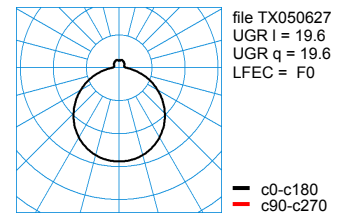

### Luminaire body

Luminaire body of sheet steel, white, powder-coated. Diameter of diffuser  $\varnothing 420$  mm. Luminaire for accommodating diverse optional decorative accessories, suitable for creating own design variants.

### Specification text

Round surface-mounted LED luminaire with opal PMMA diffuser. For wall or ceiling mounting. With round, spherically-shaped diffuser, slightly flattened on the luminaire head, opal. Luminaire luminous flux 2200 lm, connected load 20 W, luminous efficiency of luminaire 110 lm/W. Light colour neutral white, colour temperature 4000 K, colour rendering index  $R_a > 80$ . Service life  $L_{80}(t_q 25^\circ\text{C}) = 50,000$  h. Luminaire body of sheet steel, white, powder-coated. Diameter of diffuser  $\varnothing 420$  mm. Luminaire for accommodating diverse optional decorative accessories, suitable for creating own design variants. Safety class I, protection rating IP40, impact resistance IK02/0,2 J, heat resistance  $650^\circ\text{C}$ . With electronic transformer, switchable.