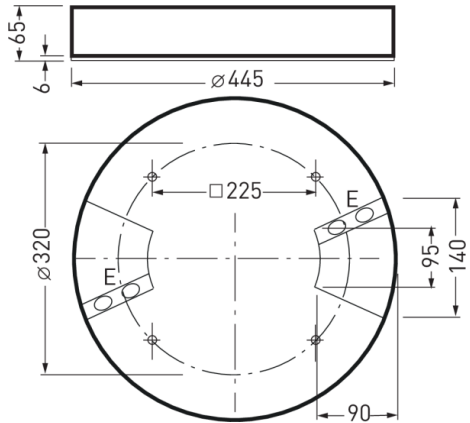

## Offer text

Round surface-mounted LED downlight, Construction height 65 mm. For wall and ceiling mounting. Cover of translucent PMMA. With mainly direct light distribution. Decorative ceiling illumination also softens contrast on the ceiling. Harmonious light effect due to homogeneously illuminated light emission. Luminaire luminous flux 5000 lm, connected load , luminous efficiency of luminaire 128 lm/W. Light colour neutral white, correlated colour temperature (CCT) 4000 K, general colour rendering index (CRI)  $R_a > 80$ . Mean service life L80( $t_q$  25 °C) = 50,000 h. Luminaire body of die-cast aluminium. White structure-coated luminaire body. Luminaire diameter  $\varnothing$  445 mm, luminaire height 65 mm. Permissible ambient temperature (ta): -20 °C - +25 °C. Safety class (EN 61140): I, protection rating (DIN EN 60529): IP40, impact resistance level in accordance with IEC 62262: IK02/0,2 J, testing temperature of wire glow test in accordance with IEC 60695-2-11: 650 °C. With connection terminal to 2.5 mm, cable strain relief and mains through-wiring. Weight 4,6 kg. The luminaire complies with fundamental requirements of applicable EU regulations and product safety legislation and bears the CE symbol. The luminaire is also ENEC-certified by an independent testing authority.