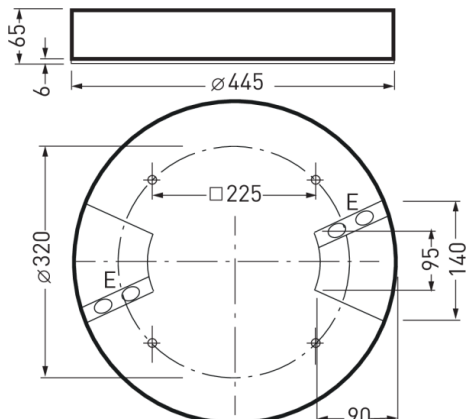

Onplana D11 OTA25 5000-830 ET 26

TOC: 6983940

TX055015
 UGR I = 23.0
 UGR q = 23.0
 DIN 5040: A40
 UTE: 1,00 D

Offer text

Round surface-mounted LED downlight, Construction height 65 mm. For wall and ceiling mounting. Cover of translucent PMMA. With mainly direct light distribution. Decorative ceiling illumination also softens contrast on the ceiling. Harmonious light effect due to homogeneously illuminated light emission. Luminaire luminous flux 4700 lm, connected load , luminous efficiency of luminaire 121 lm/W. Light colour warm white, correlated colour temperature (CCT) 3000 K, general colour rendering index (CRI) $R_a > 80$. Mean service life L80(t_q 25 °C) = 50,000 h. Luminaire body of die-cast aluminium. Luminaire body anthracite black structure-coated.. Luminaire diameter \varnothing 445 mm, luminaire height 65 mm. Permissible ambient temperature (t_a): -20 °C - +25 °C. Safety class (EN 61140): I, protection rating (DIN EN 60529): IP40, impact resistance level in accordance with IEC 62262: IK02/0,2 J, testing temperature of wire glow test in accordance with IEC 60695-2-11: 650 °C. With connection terminal to 2.5 mm, cable strain relief and mains through-wiring. Weight 4,6 kg. The luminaire complies with fundamental requirements of applicable EU regulations and product safety legislation and bears the CE symbol. The luminaire is also ENEC-certified by an independent testing authority.