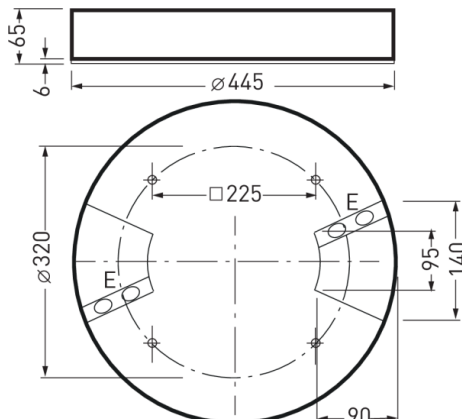

## Offer text

Round surface-mounted LED downlight, Construction height 65 mm. For wall and ceiling mounting. Cover of translucent PMMA. With mainly direct light distribution. Decorative ceiling illumination also softens contrast on the ceiling. Harmonious light effect due to homogeneously illuminated light emission. Luminaire luminous flux 2900 lm, connected load 25 W, luminous efficiency of luminaire 116 lm/W. Light colour warm white, correlated colour temperature (CCT) 3000 K, general colour rendering index (CRI)  $R_a > 80$ . Mean service life  $L80(t_q 25^\circ\text{C}) = 50,000$  h. Luminaire body of die-cast aluminium. White structure-coated luminaire body. Luminaire diameter  $\varnothing 445$  mm, luminaire height 65 mm. Permissible ambient temperature (ta):  $-20^\circ\text{C} - +25^\circ\text{C}$ . Safety class (EN 61140): I, protection rating (DIN EN 60529): IP40, impact resistance level in accordance with IEC 62262: IK02/0,2 J, testing temperature of wire glow test in accordance with IEC 60695-2-11:  $650^\circ\text{C}$ . With connection terminal to 2.5 mm, cable strain relief and mains through-wiring. Weight 4,6 kg. The luminaire complies with fundamental requirements of applicable EU regulations and product safety legislation and bears the CE symbol. The luminaire is also ENEC-certified by an independent testing authority.