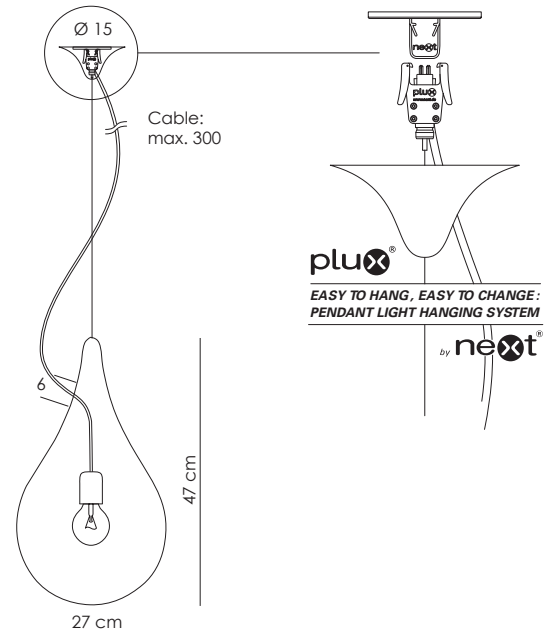

DROP_2s glass

Design: Büro für Form

BY **next**[®]
lighting

DROP_2s glass

Pendel / pendant

MATERIAL: GLAS / GLASS

FARBEN / COLOURS:

KLAR / CLEAR, WEISS / WHITE, CHROM / CHROME,

LIME GRÜN / LIME GREEN

BALDACHIN: PLUX SYSTEM

LEUCHTMITTEL / LAMP:

E27, LED