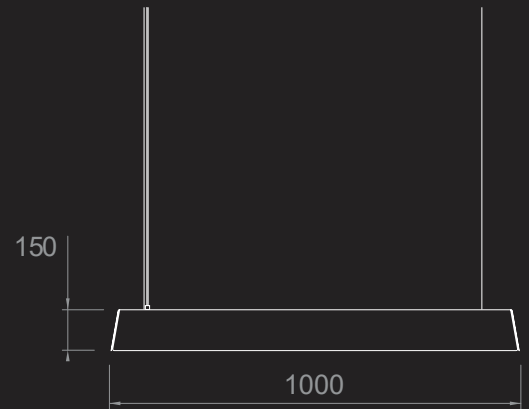

TP LINEAR PENDANT

Laser sharp folds cut a superb linear profile.

TP LINEAR PENDANT

TP LINEAR 1000 PENDANT

SPECIFICATIONS

L1000mm x W100mm x H150mm
 Plug-and-play Coolon LED strip, diffused
 3000k, 16.3w, 1000lm p/m, 50,000 hours (l70).
 Remote power supply unit
 Mounting : 1 x canopy (rosette) fixes to ceiling with supplied bracket. (Ø80mm surface footprint) + 1 x ceiling bullet
 Dimming (available on request) : DIM Logic / DALI

TP LINEAR 2000 PENDANT

SPECIFICATIONS

L2000mm x W100mm x H150mm
 Plug-and-play Coolon LED strip, diffused
 3000k, 16.3w, 1000lm p/m, 50,000 hours (l70).
 Remote power supply unit
 Mounting : 1 x canopy (rosette) fixes to ceiling with supplied bracket. (Ø80mm
 surface footprint) + 1 x ceiling bullet
 Dimming (available on request) : DIM Logic / DALI