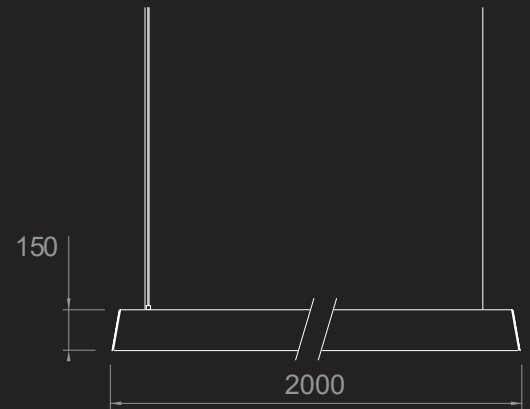

TP LINEAR PENDANT

Laser sharp folds cut a superb linear profile.

TP LINEAR PENDANT

TP LINEAR 1000 PENDANT

SPECIFICATIONS

L1000mm x W100mm x H150mm
 Plug-and-play Coolon LED strip, diffused
 3000k, 16.3w, 1000lm p/m, 50,000 hours (l70).
 Remote power supply unit
 Mounting : 1 x canopy (rosette) fixes to ceiling with supplied bracket. (Ø80mm surface footprint) + 1 x ceiling bullet
 Dimming (available on request) : DIM Logic / DALI

TP LINEAR 2000 PENDANT

SPECIFICATIONS

L2000mm x W100mm x H150mm
 Plug-and-play Coolon LED strip, diffused
 3000k, 16.3w, 1000lm p/m, 50,000 hours (l70).
 Remote power supply unit
 Mounting : 1 x canopy (rosette) fixes to ceiling with supplied bracket. (Ø80mm
 surface footprint) + 1 x ceiling bullet
 Dimming (available on request) : DIM Logic / DALI