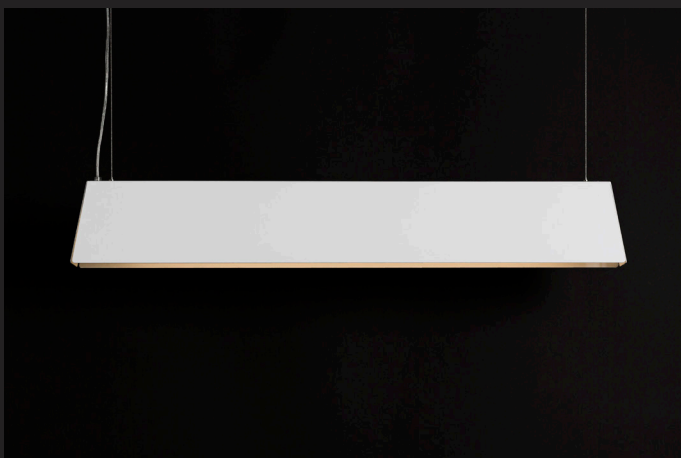

TP LINEAR PENDANT

Laser sharp folds cut a superb linear profile.

TP LINEAR PENDANT

TP LINEAR 1000 PENDANT

SPECIFICATIONS

L1000mm x W100mm x H150mm
 Plug-and-play Coolon LED strip, diffused
 3000k, 16.3w, 1000lm p/m, 50,000 hours (l70).
 Remote power supply unit
 Mounting : 1 x canopy (rosette) fixes to ceiling with supplied bracket. (Ø80mm surface footprint) + 1 x ceiling bullet
 Dimming (available on request) : DIM Logic / DALI

TP-058

CODE

PRODUCT DESCRIPTION

TP-055	MATTE BLACK PAINTED FINISH. 2 X STAINLESS STEEL CABLE & BLACK FLEX SUSPENSION 2000MM L
TP-056	MATTE WHITE PAINTED FINISH. 2 X STAINLESS STEEL CABLE & BLACK FLEX SUSPENSION 2000MM L
TP-057	MATTE GOLD PAINTED FINISH. 2 X STAINLESS STEEL CABLE & BLACK FLEX SUSPENSION 2000MM L
TP-058	MATTE COPPER PAINTED FINISH. 2 X STAINLESS STEEL CABLE & BLACK FLEX SUSPENSION 2000MM L
TP-059A	DIM LOGIC CONTROL (REMOTE)
TP-059B	DALI DIM CONTROL (REMOTE)

TP LINEAR 2000 PENDANT

SPECIFICATIONS

L2000mm x W100mm x H150mm
 Plug-and-play Coolon LED strip, diffused
 3000k, 16.3w, 1000lm p/m, 50,000 hours (l70).
 Remote power supply unit
 Mounting : 1 x canopy (rosette) fixes to ceiling with supplied bracket. (Ø80mm
 surface footprint) + 1 x ceiling bullet
 Dimming (available on request) : DIM Logic / DALI