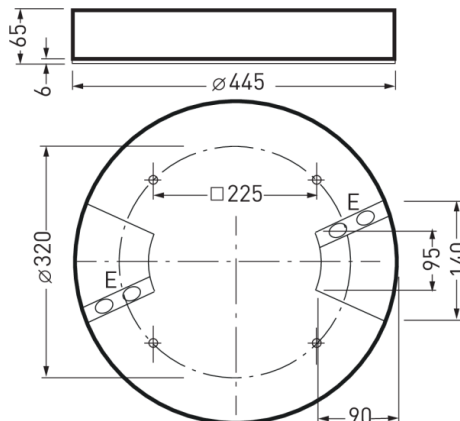

## Offer text

Round surface-mounted LED downlight, Construction height 65 mm. For wall and ceiling mounting. Cover of translucent PMMA. With mainly direct light distribution. Decorative ceiling illumination also softens contrast on the ceiling. Harmonious light effect due to homogeneously illuminated light emission. Luminaire luminous flux 4700 lm, connected load, luminous efficiency of luminaire 121 lm/W. Light colour warm white, correlated colour temperature (CCT) 3000 K, general colour rendering index (CRI)  $R_a > 80$ . Mean service life  $L80(t_q 25^\circ\text{C}) = 50,000$  h. Luminaire body of die-cast aluminium. White structure-coated luminaire body. Luminaire diameter  $\varnothing 445$  mm, luminaire height 65 mm. Permissible ambient temperature (ta):  $-20^\circ\text{C} - +25^\circ\text{C}$ . Safety class (EN 61140): I, protection rating (DIN EN 60529): IP40, impact resistance level in accordance with IEC 62262: IK02/0,2 J, testing temperature of wire glow test in accordance with IEC 60695-2-11:  $650^\circ\text{C}$ . With connection terminal to 2.5 mm, cable strain relief and mains through-wiring. Weight 4,6 kg. The luminaire complies with fundamental requirements of applicable EU regulations and product safety legislation and bears the CE symbol. The luminaire is also ENEC-certified by an independent testing authority.