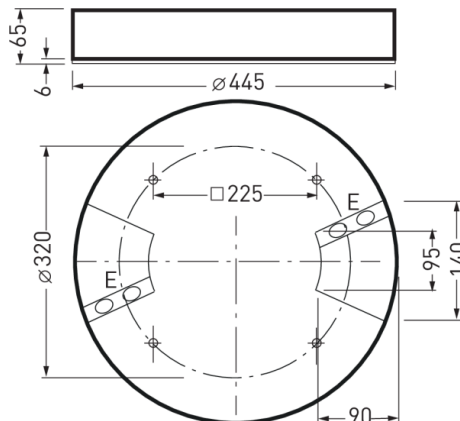

Onplana D11 OTA25 5000-830 ETDD 01

TOC: 6982551

TX055014
 UGR I = 23.0
 UGR q = 23.0
 DIN 5040: A40
 UTE: 1,00 D

■ C0 - C180

Offer text

Round surface-mounted LED downlight, Construction height 65 mm. For wall and ceiling mounting. Cover of translucent PMMA. With mainly direct light distribution. Decorative ceiling illumination also softens contrast on the ceiling. Harmonious light effect due to homogeneously illuminated light emission. Luminaire luminous flux 4700 lm, connected load, luminous efficiency of luminaire 121 lm/W. Light colour warm white, correlated colour temperature (CCT) 3000 K, general colour rendering index (CRI) $R_a > 80$. Mean service life $L80(t_q 25^\circ\text{C}) = 50,000$ h. Luminaire body of die-cast aluminium. White structure-coated luminaire body. Luminaire diameter $\varnothing 445$ mm, luminaire height 65 mm. Permissible ambient temperature (ta): $-20^\circ\text{C} - +25^\circ\text{C}$. Safety class (EN 61140): I, protection rating (DIN EN 60529): IP40, impact resistance level in accordance with IEC 62262: IK02/0,2 J, testing temperature of wire glow test in accordance with IEC 60695-2-11: 650°C . With connection terminal to 2.5 mm, cable strain relief and mains through-wiring. Weight 4,6 kg. The luminaire complies with fundamental requirements of applicable EU regulations and product safety legislation and bears the CE symbol. The luminaire is also ENEC-certified by an independent testing authority.